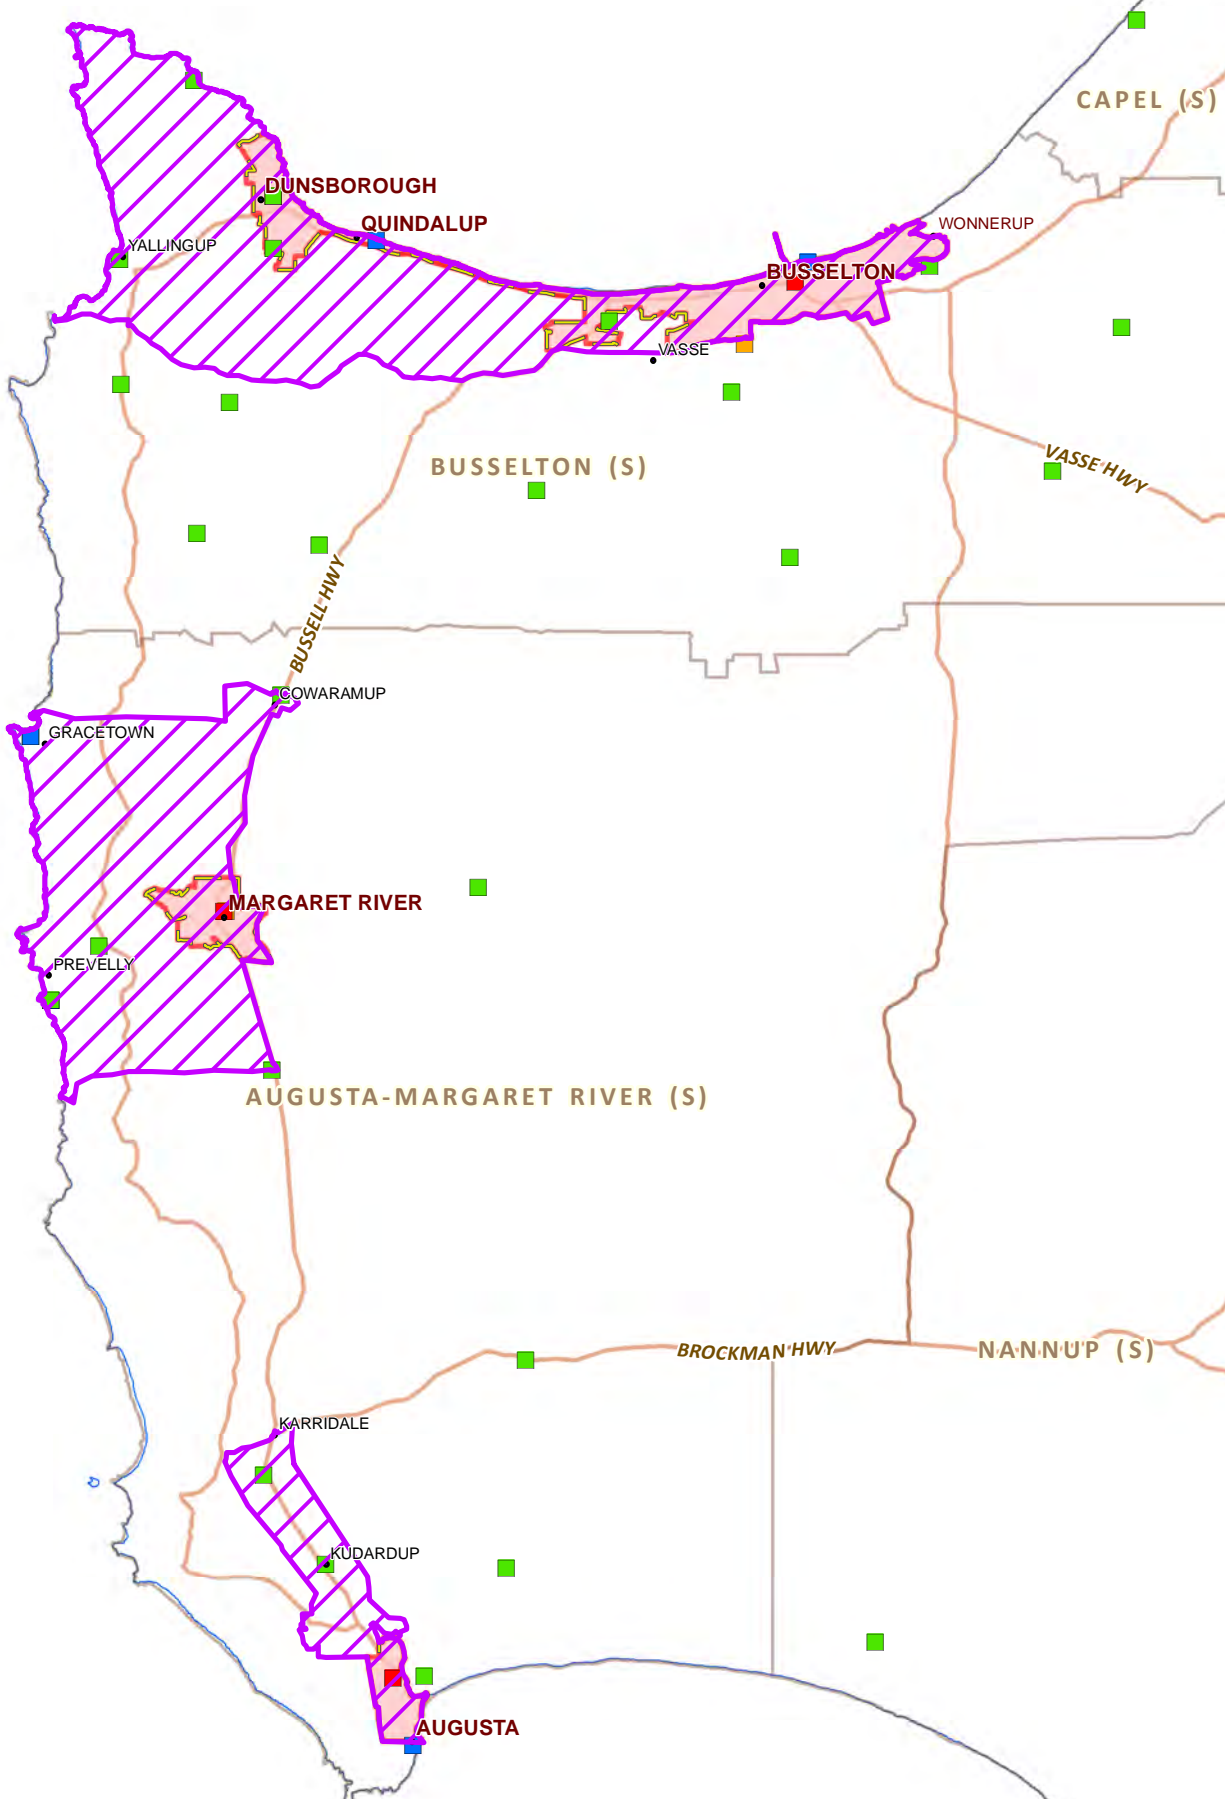

Proposed New Gazetted Fire Districts 2012

- Proposed Gazetted Fire Districts
- TOWN (Population Census 2006)
- Major Roads
- Gazetted Fire Districts
- ESL - Emergency Service Levy
- LGA
- Volunteer FRS Station
- Career FRS Station
- SES Unit
- Private FRS Station
- Volunteer Fire Service Unit
- Volunteer Marine Rescue Service
- Volunteer Emergency Service Unit
- Bush Fire Service

Map Created by FESA Spatial Services
 Drawn by 22/02/2012
 Data sourced from Landgate, FESA
 Ref: I/Products & Services/Chief Executive Officer/
 Executive Services/South West Proposed Gazetted Fire Districts

DISCLAIMER: All Information depicted in this map is correct as of creation. FESA does not accept any responsibilities for assumptions made after this date.